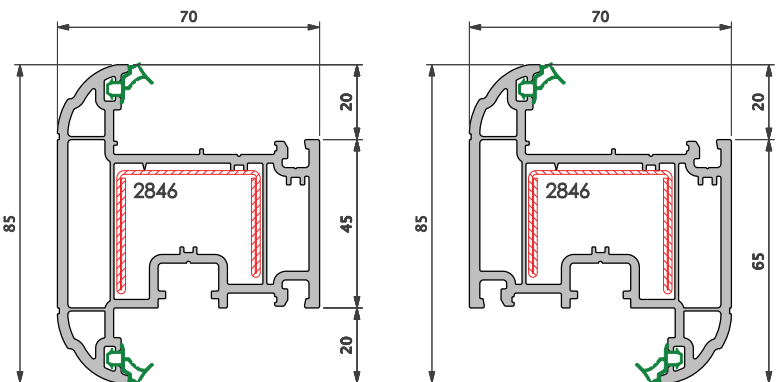

2832
Small 55mm outer frame

2833
Large 70mm outer frame

Intermediate Sash & Transom/Mullion