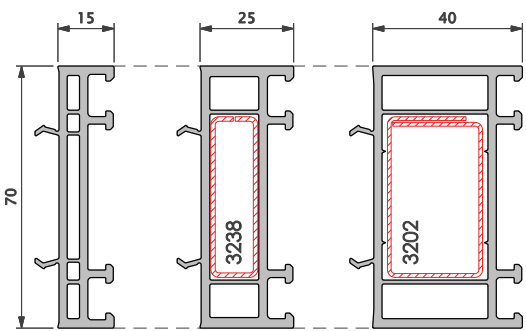

2829
85mm 'T' sash

2828
85mm Tilt & Turn sash

Frame Extenders