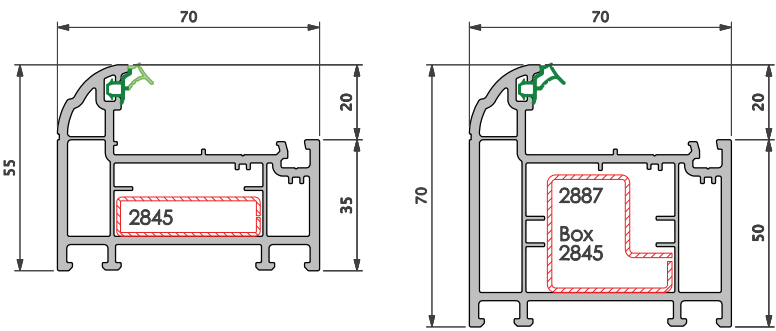

# White Foil Profile Chart 2800 decorative

## Outer Frame

## Casement Sash

**2832**  
Small 55mm outer frame

**2833**  
Large 70mm outer frame

**2835**  
Small 70mm 'T'

**2836**  
Small 70mm 'Z'

**2825**  
Internally beaded 74mm sash