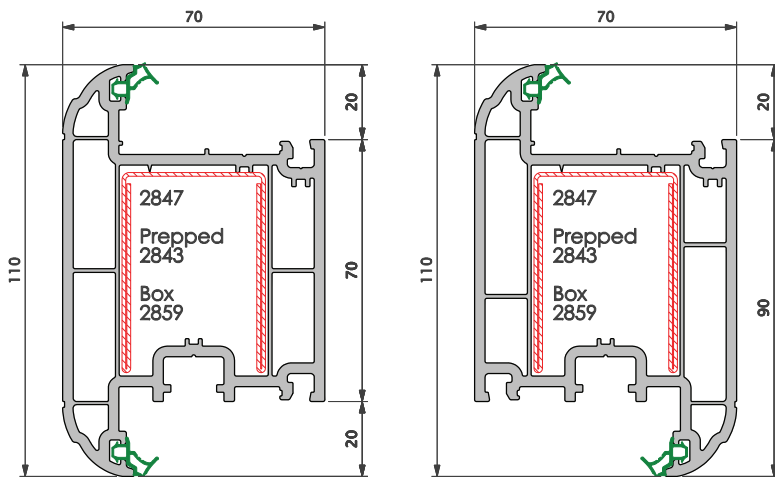

2835
Small 70mm 'T'

2836
Small 70mm 'Z'

2831
Large 110mm 'T' sash

2830
Large 110mm 'Z' sash

Door Sash & Transom/Mullion

Ancillary