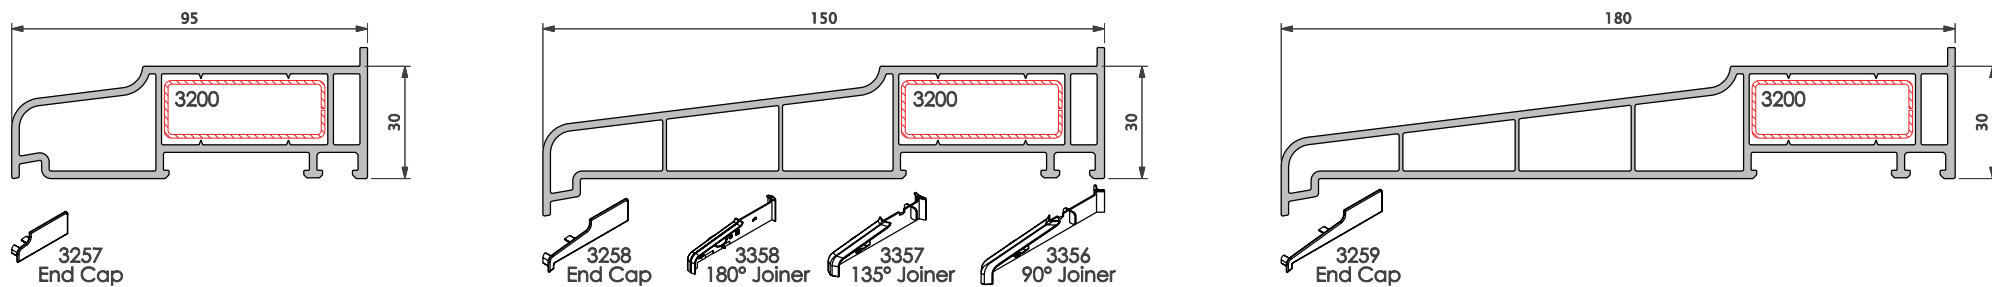

3336 15mm Extension
3300 25mm Extension
3301 40mm Extension

Cill

3337
95mm Cill

3338
150mm Cill

3339
180mm Cill