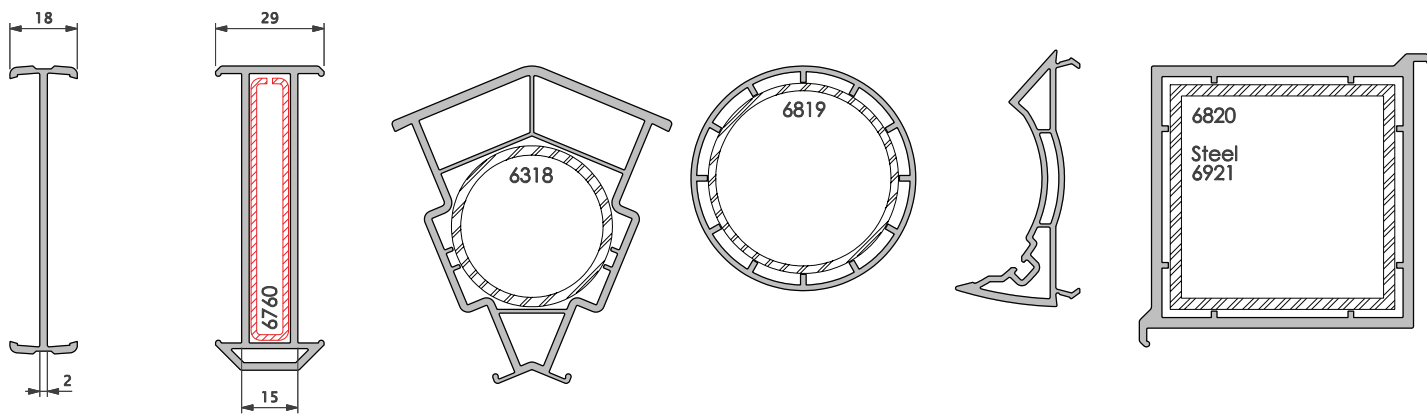

2828
85mm Tilt & Turn sash

2840
Bead

3306
Weather bar

Frame Couplers

3197 2mm Frame coupler
6960 15mm Frame coupler
3196 135° Bay post
6916 60mm Bay pole
3311 Adaptor for 6916
6920 90° Bay post