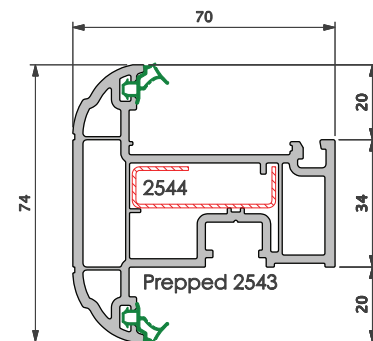

# White Foil Profile Chart 2800 decorative

## Casement Sash

**2832**  
Small 55mm outer frame

**2833**  
Large 70mm outer frame

**2835**  
Small 70mm 'T'

**2836**  
Small 70mm 'Z'

**2825**  
Internally beaded 74mm sash