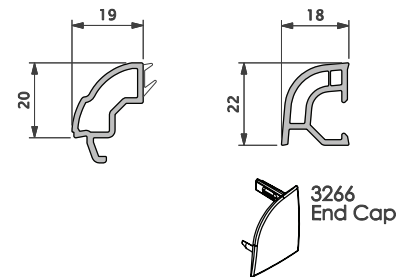

White Foil Profile Chart 2800 decorative

Outer Frame

Transom/Mullion

Casement Sash

Intermediate Sash & Transom/Mullion

Door Sash & Transom/Mullion

Ancillary

Frame Extenders

Frame Couplers

Cill

Belface

Deepas

Note. Only Deepas and Belface injection mouldings are available in white foil.