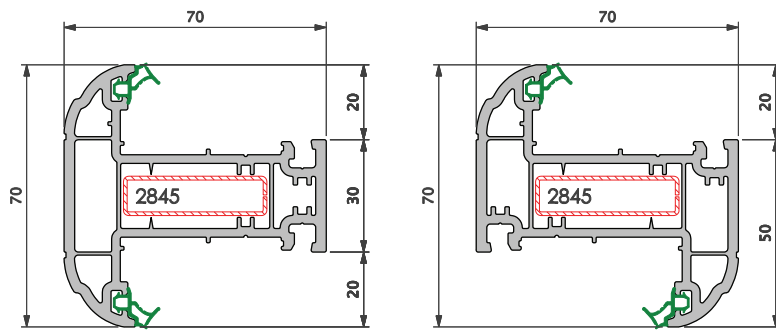

# White Foil Profile Chart 2800 decorative

## Casement Sash

**2832**  
Small 55mm outer frame

**2833**  
Large 70mm outer frame

**2835**  
Small 70mm 'T'

**2836**  
Small 70mm 'Z'

**2825**  
Internally beaded 74mm sash